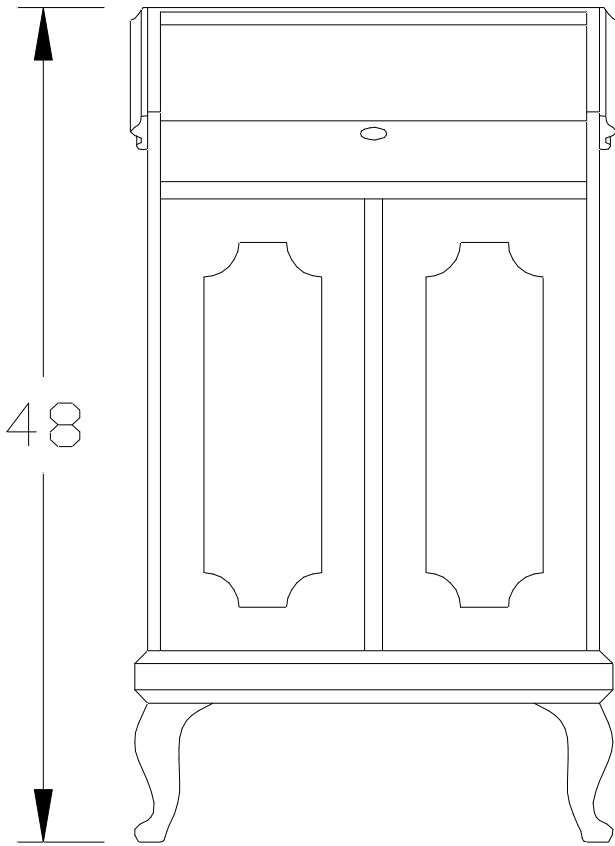

26

19

48

8

Model VFLT-Q Full Queen Anne Lectern with doors. Available in any walnut, cherry, and mahogany finish.

General Sales Quote

January 20, 2005

Quote #V7003

Scale 1:12
PDF has NO SCALE

Arnold Visual Inc.

400 Coit Street
Irvington, NJ 07111

Ph 973-399-4983

Fax 973-399-7638

<http://www.arnoldvisual.com>