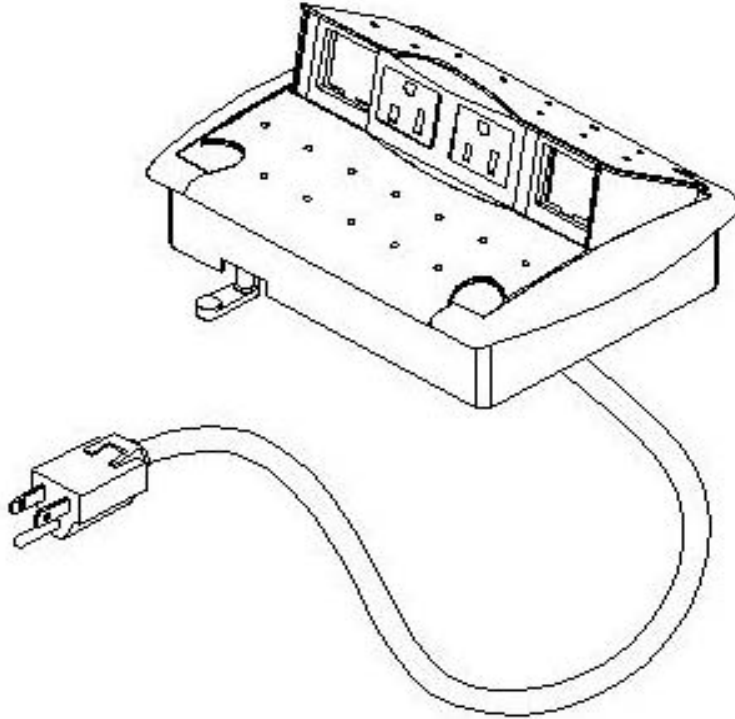

Option #163

Interport

Tilt-Up Power, Data, and Voice grommet. Contemporary design made of molded plastic. Size is 7"W x 5"D x 2" high above surface when open. Unit can be used in open or closed position. Available in the finishes of black, translucent, nickel mica, silver mica, and charcoal mica. Unit is available with corded plug or for hardwiring. Unit is UL Listed. Standard items are a 120" power cord with plug and 2 power receptacles.

Unit is available in below configurations.

Please order by full option number.

Option #	Finish	Cord Type	Data	Voice	Video	Mini Stereo
163-A	Black	120" w/ Plug	1	1	0	N/A
163-B	Black	120" w/ Plug	2	0	0	N/A
163-C	Black	120" w/ Plug	1	0	1	N/A