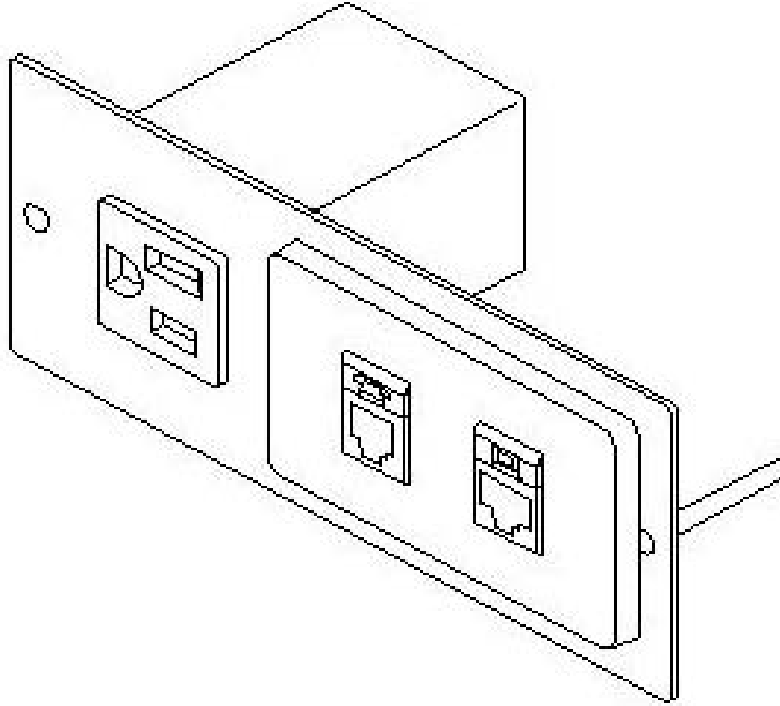

## Standard Surface Mount Grommet

Surface mounted power/data/voice unit. Great for mounting on table edges, lecterns, and casegoods. Size is 6.25"W x 2.5"H x 2.5"D. This unit is neither UL listed nor CSA approved. Ideal for risers in center of table to bring service to each user. Made in the U.S.A. Standard items include one power outlet with 144" power cord with plug. Unit cannot be prepared for hardwiring.

Unit is available in below configurations.  
Please order by full option number.

<u>Option #</u>	<u>Finish</u>	<u>Cord Type</u>	<u>Data</u>	<u>Voice</u>	<u>Video</u>	<u>Mini Stereo</u>
166-A	Black	144" w/ Plug	1	1	0	0
166-B	Black	144" w/ Plug	2	1	0	0
166-C	Black	144" w/ Plug	3	0	0	0
166-D	Black	144" w/ Plug	1	0	1	1